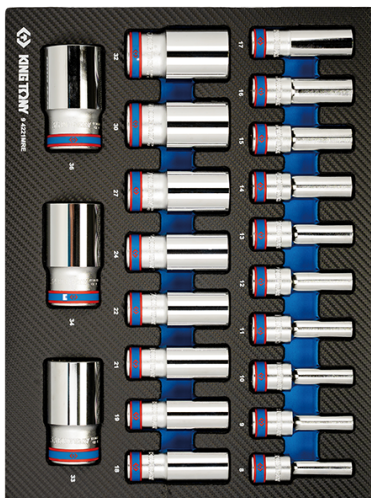

94221MRE

M Bandeja EVAWAVE de chaves de caixa longas 1/2" métricas 1/4" e 1/2" - 21 peças

Peso (kg) : 3.92

■ #9 (280 x 375 mm)

	Series	Content
		
	4230M	8, 9, 10, 11, 12, 13, 14, 15, 16, 17, 18, 19, 21, 22, 24, 27, 30, 32, 33, 34, 36